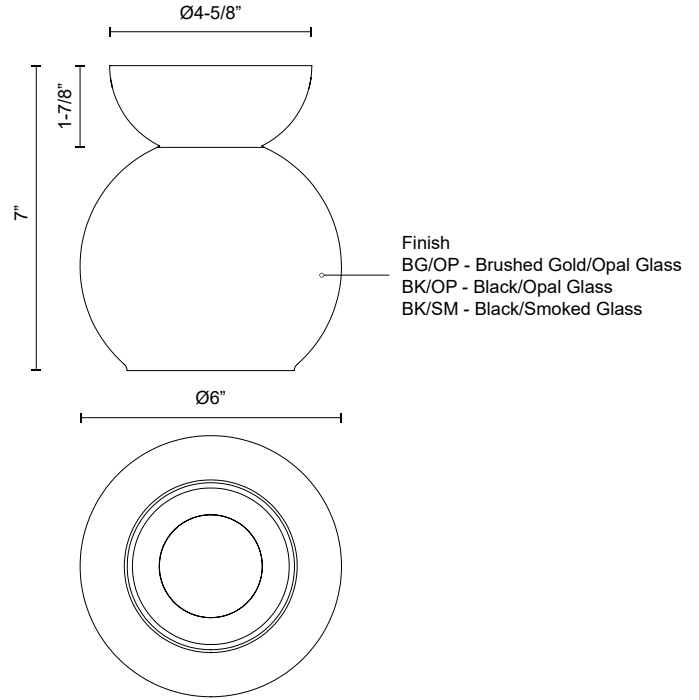

SF59706-BG/OP
Brushed Gold/Opal Glass

SF59706-BK/SM
Black/Smoked

SF59706-BK/OP
Black/Opal Glass

SPECIFICATION DETAILS

* For custom options, consult factory for details.

Fixture Dimensions	D6" x H7"
Lamp Type	Incandescent, A19, Medium Base
Wattage	1 x 60W
Voltage	120V
Glass Details	Opal Glass or Smoked Glass
Location	Dry
Bulbs Included	No
Warranty	5 Years
Illumination Direction	Down
Canopy Dimensions	D4-5/8" x H1-7/8"